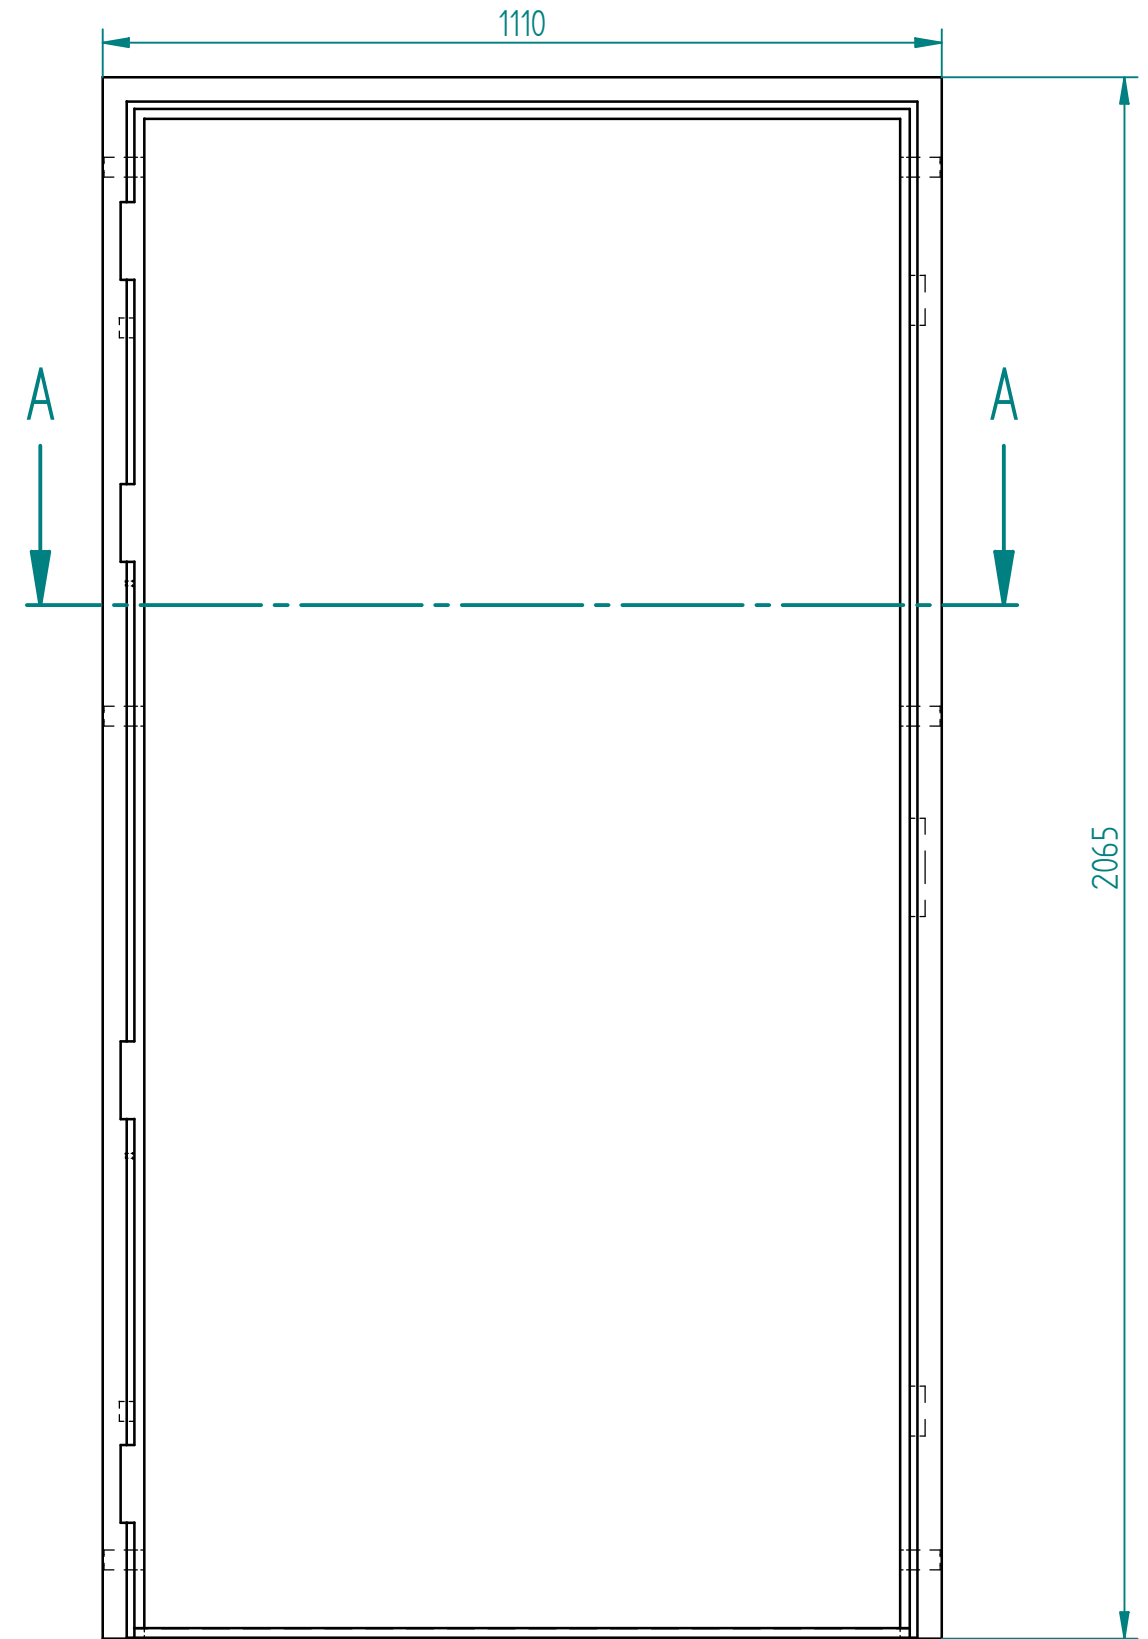

# 1110mm x 2065mm Frame Profile

DETAIL B

SECTION A-A