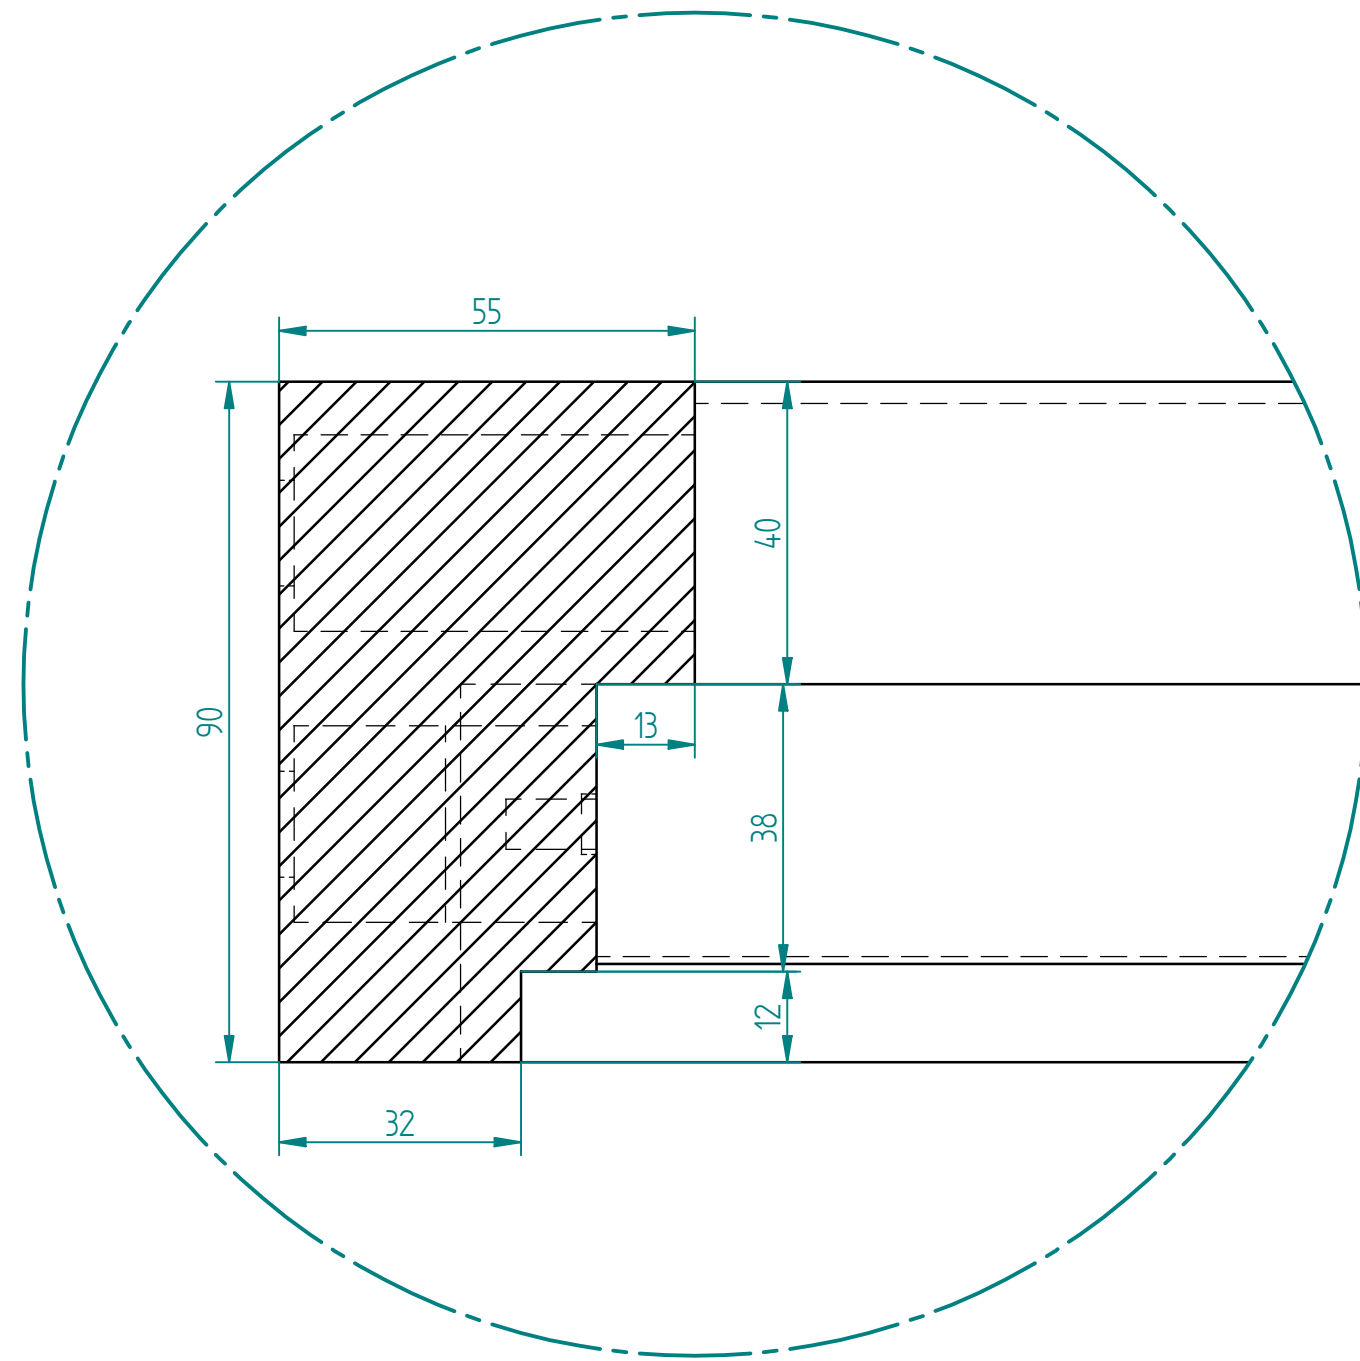

# 1110mm x 2065mm Frame Profile

DETAIL B

SECTION A-A