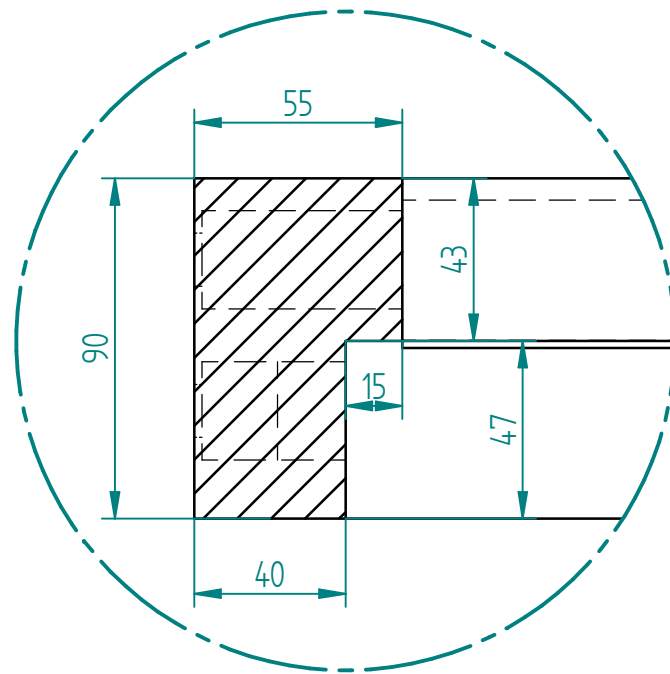

1210mm x 2065mm Frame Profile

DETAIL C

DETAIL B