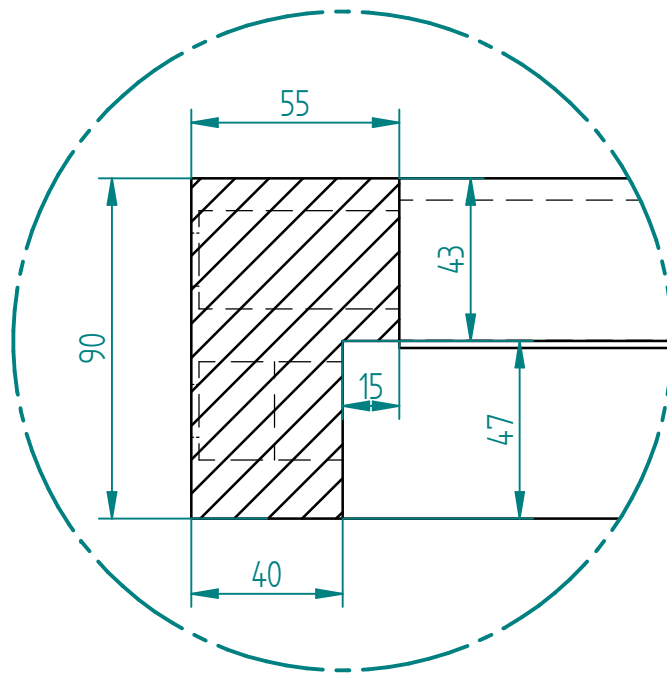

1210mm x 2065mm Frame Profile

DETAIL C

DETAIL B