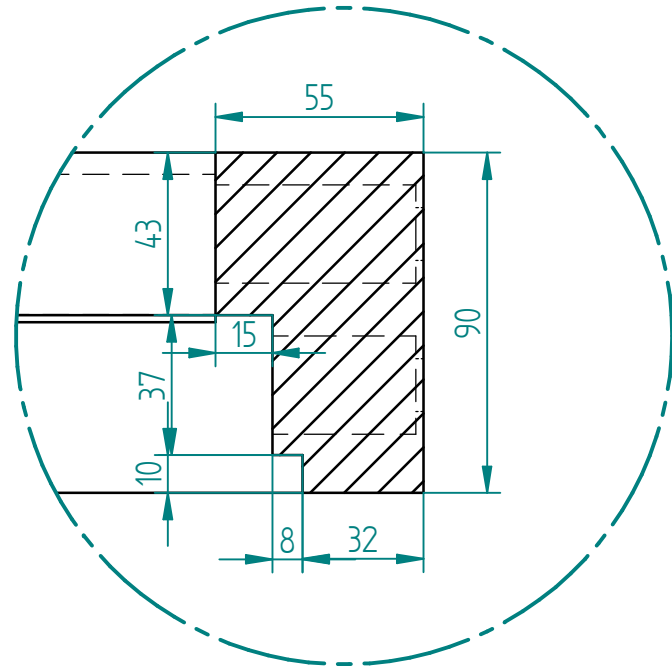

1210mm x 2065mm Frame Profile

DETAIL C

DETAIL B