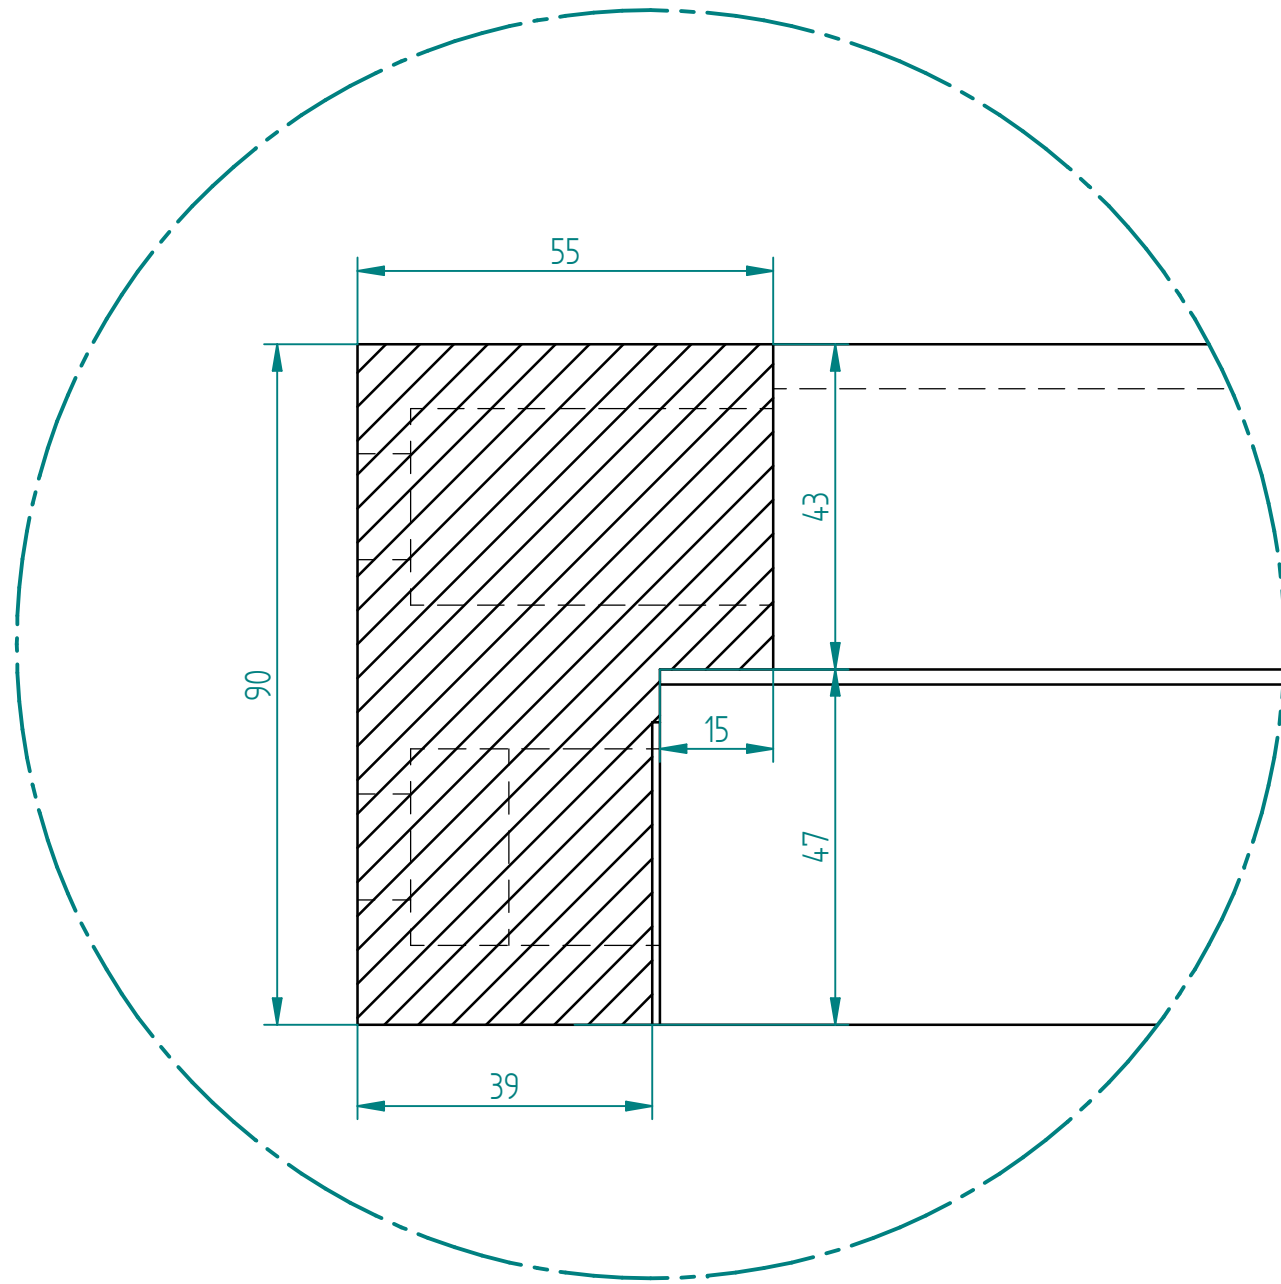

# Unequal Double and 1210mm x 2065mm Frame Profile

DETAIL B

B

SECTION A-A