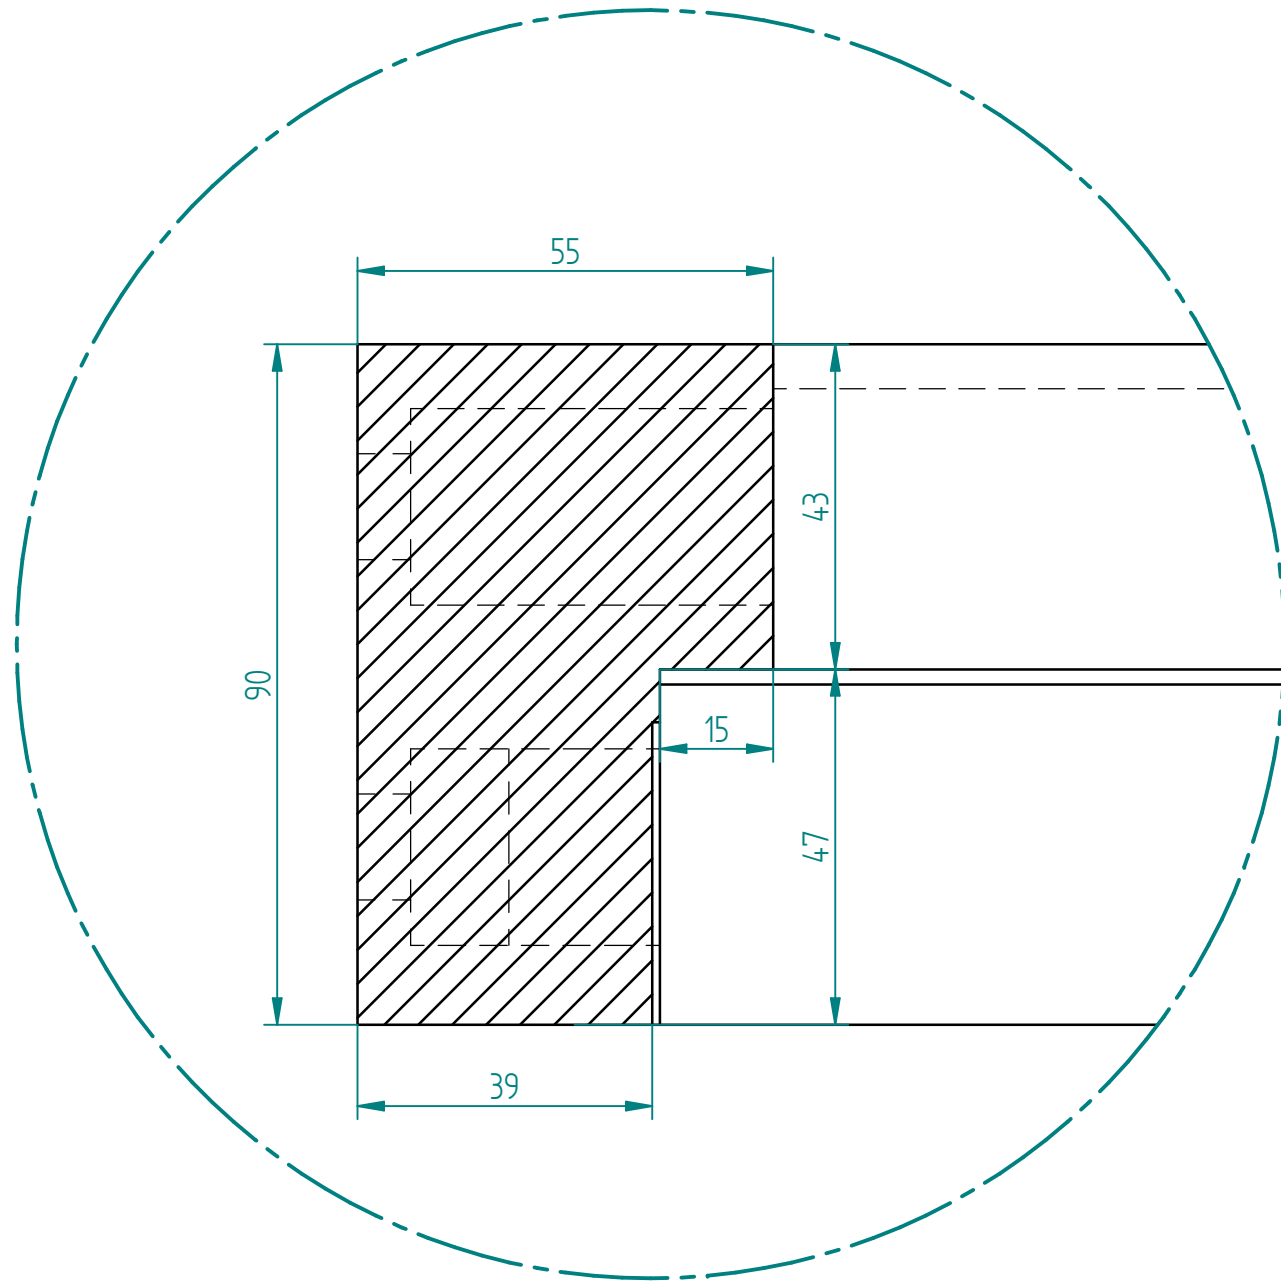

Unequal Double and 1210mm x 2065mm Frame Profile

DETAIL B

B

SECTION A-A