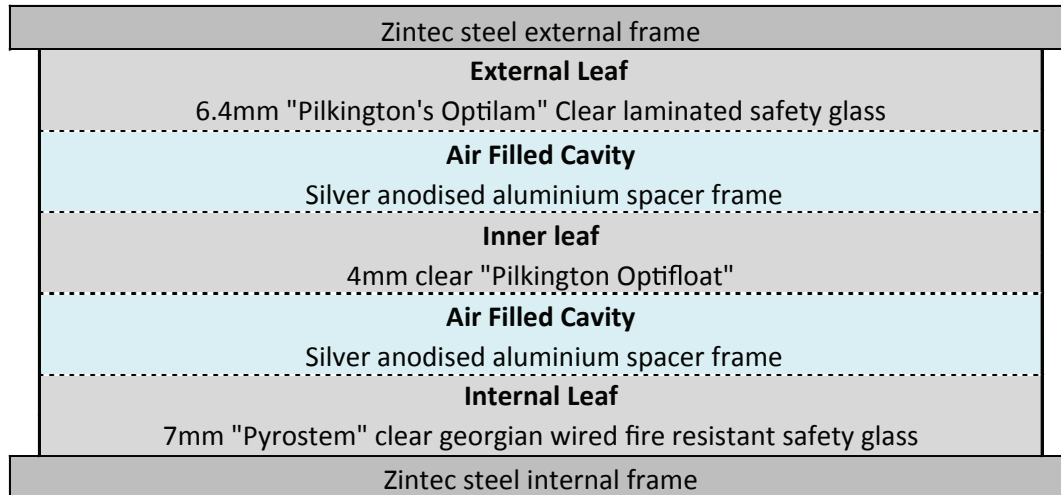

KIRNCROFT SECURITY DOORS

Vision Panels

Triple Glazed Georgian Wired Vision Panel